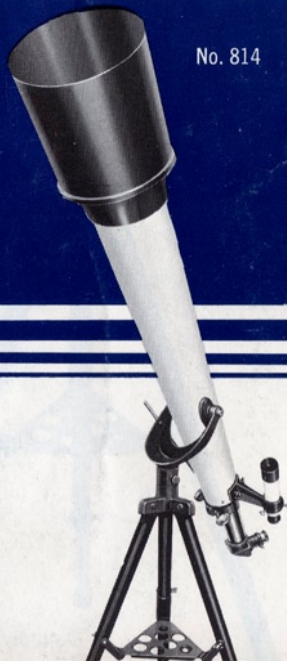

TELESCOPES