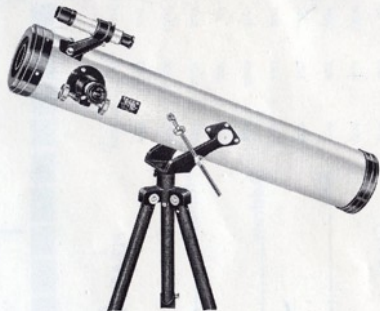

**#3TER LUNA REFLECTOR 140X3" mirror
(34X, 55X, 140X and Zoom 39X to 117X)**

Get an eyeful of color from the big 3" aluminized mirror and the long focal length (700mm) of this improved astro-terrestrial reflector telescope. The erecting zoom eye lens provides 39X to 117X with "right-side-up" images for land viewing. Interchangeable eye lenses H5mm, H12.5mm and H23mm. Functional rack and pinion focusing for faster operation. Resolves to 1.9 seconds. Sun filter. 5X24 finderscope. Solar aperture cap. Alt-azimuth mount with micro-altitude control. 54" telescoping metal tripod. Gift box. **$79.95**

**#11TE LUNAGROSSO REFLECTOR 300X4½" mirror
(45X, 90X, 150X, 300X)**

This astronomical reflector can capture the most colorful night-time show of them all . . . the sky. The spherical 4½" aluminized mirror resolves to 1.5 seconds and provides a more exacting color definition of stars to the 11th magnitude. Corrections of chromatic aberrations exceed those of most refractor-type scopes. Interchangeable eye lenses: H6mm and H20mm. 2X Barlow lens. Sun filter, moon filter. 5X24 finderscope. Solar aperture cap. Complete equatorial mount, double indexing system, flexible slow-motion controls. 60" tripod. Gift box. **$129.95**