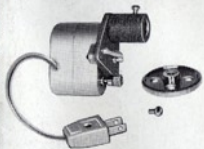

Check
or M.O.

Charge
Account

C.O.D.

ACCESSORIES

#1102-E ELECTRIC CLOCK DRIVE Synchronous clock drive for automatically tracking stars with 11TE Tasco telescope. **\$34.95**

#1602-E ELECTRIC CLOCK DRIVE Synchronous clock drive for automatically tracking stars with 7TE, 10TE and 15TE (specify model) Tasco telescopes. **\$34.95**